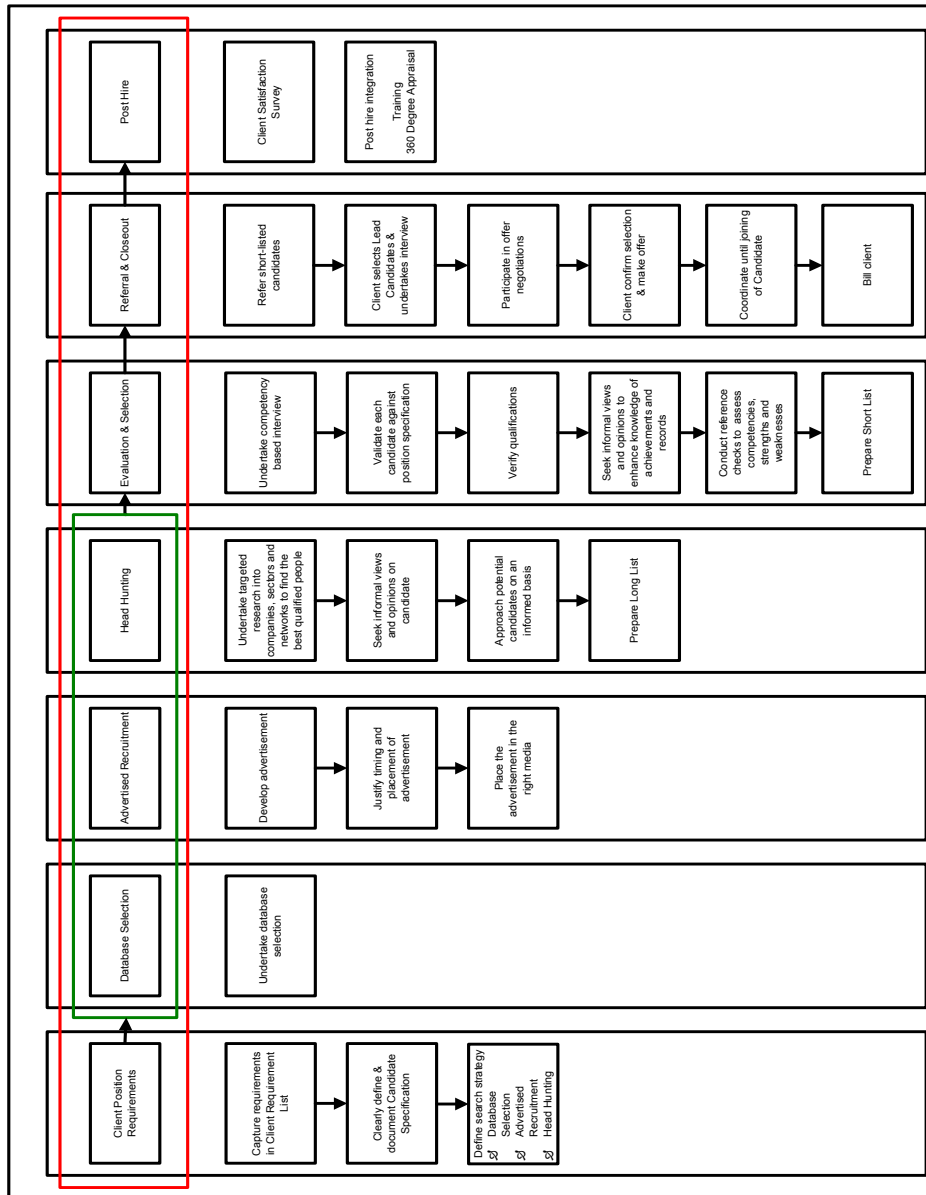

IN TOTO HUMAN CAPITAL SOLUTIONS

Our Process

Right Talent...Outstanding Results